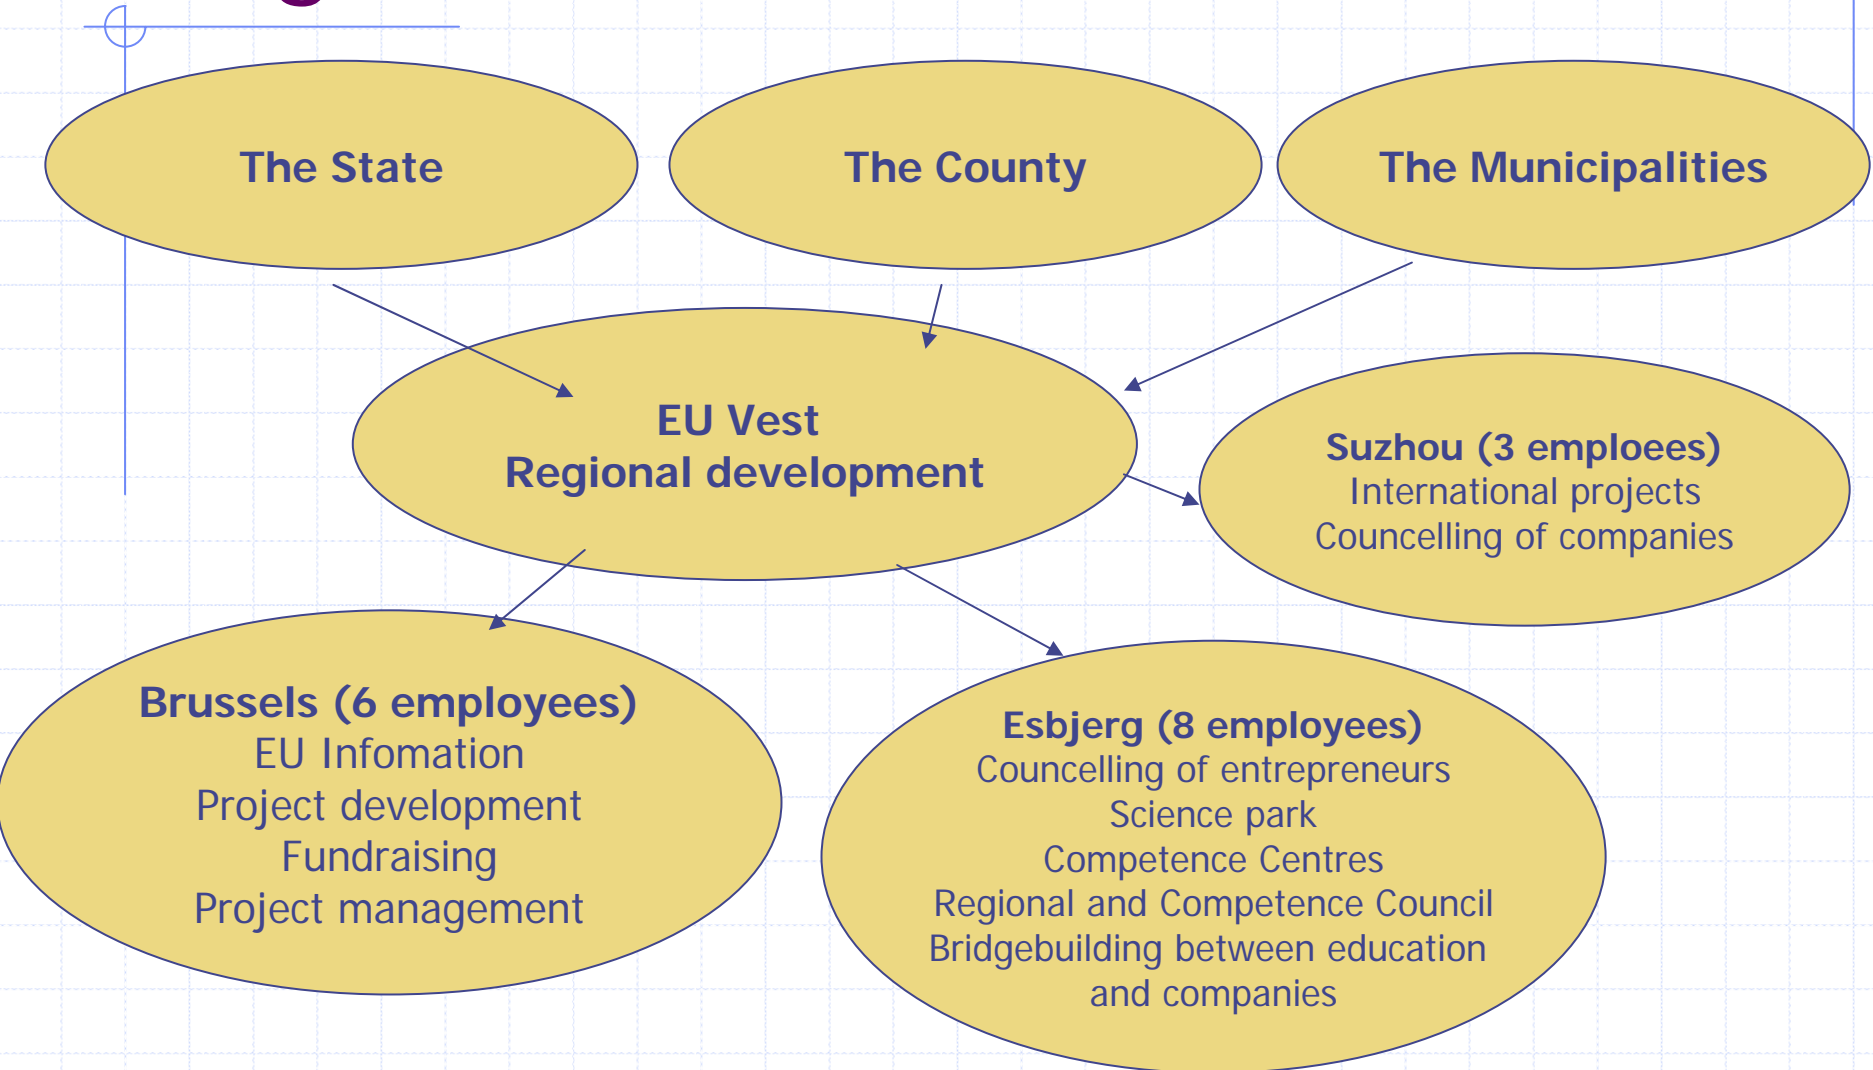

Presentation of EU Vest

- ◆ Organisation
- ◆ Ribe County – facts and figures
- ◆ Region of South Denmark
- ◆ ICT use in Ribe County
- ◆ Bird project expectations
- ◆ Contact details EU Vest

Organisation of EU Vest 2006

Ribe County – Facts and Figures

- ◆ 225.000 inhabitants
- ◆ 14.000 Enterprises and 120.000 jobs
- ◆ 7 % are employed in the agriculture
- ◆ Very strong SME structure
- ◆ Biggest sectors are
 - Public service (30%)
 - Industry and handicraft (24 %)
 - Trade and tourism (17%)

Region of South Denmark

22 Municipalities

1.2 mio. inhabitants

The region, the municipalities and the state is mutually responsible for development in the region.

More information:

www.regionsyddanmark.dk

Use of ICT i Ribe County